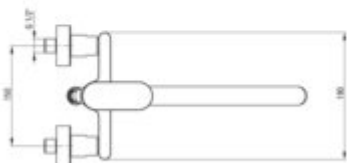

## Washbasin tap, wall-mounted

Product code: BGA\_056M

EAN: 5908212062876

Color: chrome

Warranty [years]: 7

### Mixer cartridge

Ceramic cartridge size	35 mm
------------------------	-------