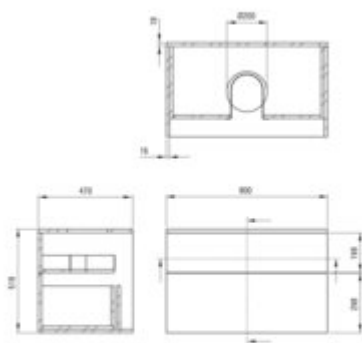

## Bathroom vanity, with granit washbasin

**Product code:** SD6B8SAU6B

**EAN:** 5908212009444

**Color:** gloss white

**Warranty [years]:** 2

### Furniture

Finish	white
Installation method	wall-mounted
Width [mm]	800
Height [mm]	520
Depth [mm]	470
Material	MDF, particle board
Mounting kit included	no