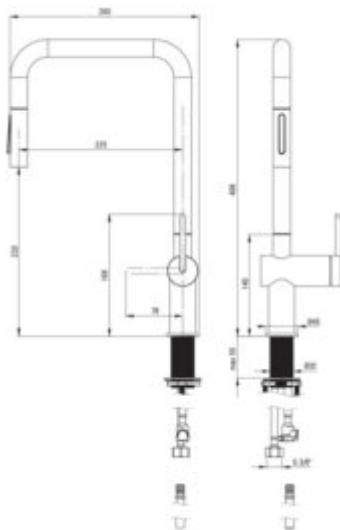

## Mixer

Finish	bianco
Material	steel 304
Mixer type	single-handle, mixer
Installation method	standing
Flow class [l/min]	Z - 4-9 l/min
Acoustic group [dB]	I (x ≤ 20)

## Mixer cartridge

Ceramic cartridge size	35 mm
------------------------	-------

## Connecting hose

Length [mm]	600
Installation thread	3/8"
Connection thread	M8

## Hose

Length [mm]	1800
-------------	------