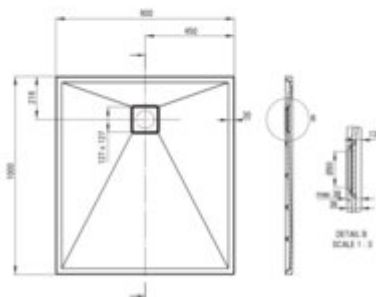

CORREO

Granite shower tray, rectangular

Product code: KQR_A45B

EAN: 5907650878933

Color: alabaster

Warranty [years]: 10

Finish	white
Material	granite
Shape	rectangular
Width [mm]	900
Length [mm]	1000
Height [mm]	36
Installation method	on the floor level, directly on the spout, on the construction material support
Drain diameter	90
possibility to cut to size	yes
Hydrophobicity	yes

Features:

- Dedicated cleaning agent, safe for cleaned surfaces
- Hydrophobic properties repel water molecules
- Properties of Deante granite: resistance to impact, high temperature, discoloration, therm
- For installation at floor level, directly on the screed or supported by construction mater
- Possibility of cutting the granite shower tray
- Warning! The NHC_029C siphon fits this shower tray
- Warning! The NHC_029D siphon fits this shower tray
- Only the best materials, the quality of which has been confirmed by laboratory tests
- Anti-slip properties of granite shower trays
- The finish enriched with silver ions adds antiseptic properties