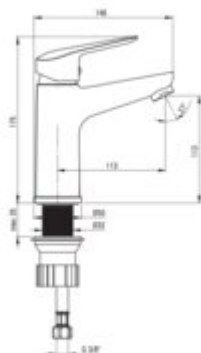

BORO

Washbasin tap

Product code: BMO_N20M

EAN: 5907650809739

Color: nero

Warranty [years]: 7

Mixer

Finish	nero
Material	brass
Mixer type	single-handle, mixer
Installation method	standing
Total mixer height [mm]	168
Flow class [l/min]	S - 15.1-19.8 l/min
Acoustic group [dB]	II (20 < x <= 30)

Mixer cartridge

Ceramic cartridge size	35 mm
------------------------	-------

Spout

Spout type	still
Mixer spout range [mm]	112
Material	brass

Aerator

Aerator type	honeycomb
Aerator size	M24

Connecting hose

Length [mm]	350
Installation thread	3/8"
Connection thread	M10

Features:

- Cleaning agent for fixtures in all colors available
- Only the best materials, the quality of which has been confirmed by laboratory tests
- 45 cm connection hoses included
- Innovative, durable and easy to clean Nero coating