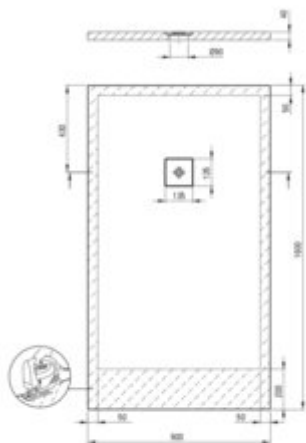

SILIA

Acrylic shower tray, rectangular

Product code: KSKA00916B

EAN: 5907650893592

Color: white

Warranty [years]: 2

Finish	white
Material	acrylic
Shape	rectangular
Width [mm]	900
Length [mm]	1600
Height [mm]	40
Installation method	directly on the spout, on the construction material support, on the floor level
Drain diameter	90
Non-slip lugs	yes
possibility to cut to size	yes

Features:

- Deante Design Studio Collection
- Structured surface with anti-slip properties
- Durable acrylic material that maintains its shine and color
- Warning! The NHC_029D siphon fits this shower tray
- For installation at floor level, directly on the screed or supported by construction mater
- Only the best materials, the quality of which has been confirmed by laboratory tests
- SOLID PLUS technology: composite filling guaranteeing full stability, effective insulation
- Dedicated cleaning agent, safe for cleaned surfaces