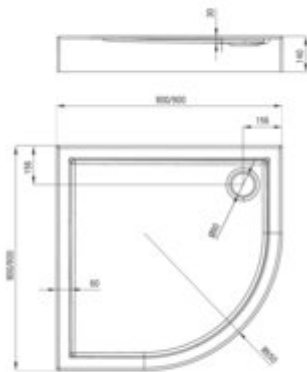

JASMIN

Acrylic shower tray, half round

Product code: KGJ_054B

EAN: 5907650809623

Color: white

Warranty [years]: 2

Finish	white
Material	acrylic
Shape	half round
Width [mm]	800
Length [mm]	800
Height [mm]	140
Depth [mm]	30
arc radius [mm]	550
Installation method	on the floor level
Drain diameter	90
Equipped with a height-adjustable foot	yes
Antibacterial	yes

Features:

- Durable acrylic material that maintains its shine and color
- Warning! The NHC_029C siphon fits this shower tray
- Warning! The NHC_029D siphon fits this shower tray
- Dedicated cleaning agent, safe for cleaned surfaces
- Only the best materials, the quality of which has been confirmed by laboratory tests