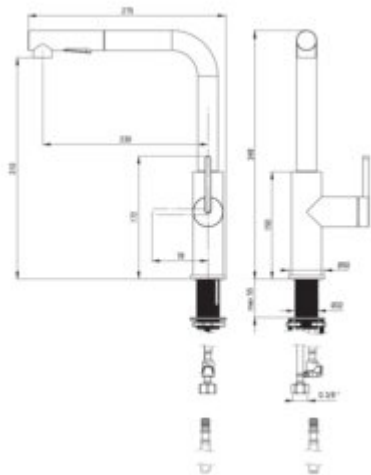

MOMI Kitchen tap

Product code: BKM_F73M

EAN: 5907650863830

Color: brushed steel

Warranty [years]: 7

Mixer

Finish	steel
Material	steel 304
Mixer type	single-handle, mixer
Installation method	standing
Flow class [l/min]	Z - 4-9 l/min
Acoustic group [dB]	I (x <= 20)

Mixer cartridge

Ceramic cartridge size	35 mm
------------------------	-------

Connecting hose

Length [mm]	600
Installation thread	3/8"
Connection thread	M8

Hose

Length [mm]	1800
-------------	------

Hand shower

Number of functions	2
---------------------	---

Features:

- Only the best materials, the quality of which has been confirmed by laboratory tests
- 45 cm connection hoses included
- The mounting sleeve facilitates the installation of the mixer
- Z flow class (4-9 l/min) allowing for water consumption reduction
- Innovative and easy to maintain brushed steel coating
- The mixer with functional pull-out spout
- 2-function spout
- Cleaning agent for fixtures in all colors available
- Coating applied using the PVD method
- Deante Design Studio Collection