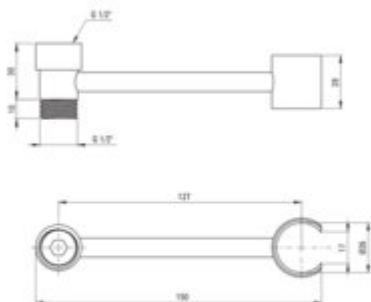

## Hand shower bracket, for bathtub mixers

**Product code:** ANB\_021U

**EAN:** 5907650827658

**Color:** chrome

**Warranty [years]:** 2

Finish	chrome
--------	--------

Surface type	shine
--------------	-------

Material	brass
----------	-------

Height [mm]	30
-------------	----

Width [mm]	30
------------	----

Depth [mm]	150
------------	-----