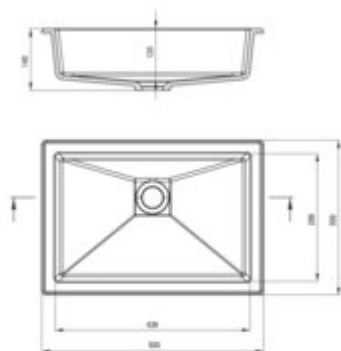

CORREO
Granite washbasin,
undermount/inset

Product code: CQR_NU5U

EAN: 5907650827566

Color: nero

Warranty [years]: 10

Finish	nero
Material	granite
Installation method	recessed, undermount
Width [mm]	500
Length [mm]	350
Height [mm]	140
Depth [mm]	120
Antibacterial	yes
Hydrophobicity	yes
Without overflow	yes

Features:

- Properties of Deante granite: resistance to impact, high temperature, discoloration, therm
- Hydrophobic properties repel water molecules
- Dedicated cleaning agent, safe for cleaned surfaces
- The finish enriched with silver ions adds antiseptic properties