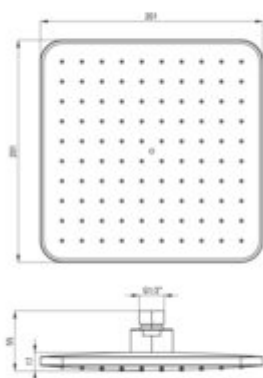

## Shower head, 1-function

**Product code:** NER\_N38K

**EAN:** 5907650813965

**Color:** nero

**Warranty [years]:** 2

Finish	nero
Shape	square
Material	ABS
Width [mm]	201
Length [mm]	201
Number of functions	1
Anti-calc	yes
Stream type	rain
Flow class [l/min]	15<= S <20 (15 - 19.9)
Connection thread 1/2"	yes