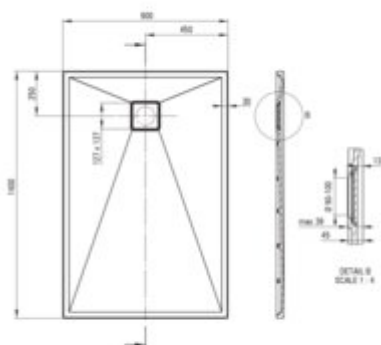

Features:

- Dedicated cleaning agent, safe for cleaned surfaces
- Anti-slip properties of granite shower trays
- The finish enriched with silver ions adds antiseptic properties