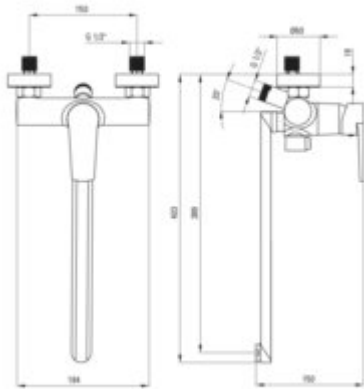

TUBO

Washbasin tap, wall-mounted

Product code: BUT_056M

EAN: 5907650812852

Color: chrome

Warranty [years]: 7

Mixer

Finish	chrome
Material	brass
Mixer type	single-handle, mixer
Installation method	wall-mounted
Flow class [l/min]	A ≤ 15 (9.1 - 15)
Acoustic group [dB]	I (x ≤ 20)

Mixer cartridge

Ceramic cartridge size	35 mm
------------------------	-------

Spout

Mixer spout range [mm]	389
Material	stainless steel

Function switch

Switch type	ceramic mechanical
-------------	--------------------

Aerator

Aerator type	honeycomb
Aerator size	M24

Features:

- The mixer body is made of the highest quality brass
- The mixer is equipped with a stream aerator
- Only the best materials, the quality of which has been confirmed by laboratory tests
- Mechanical ceramic function switch
- Cleaning agent for fixtures in all colors available