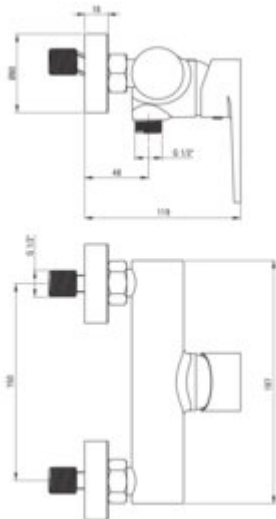

TUBO

Shower mixer, wall-mounted

Product code: BUT_040M

EAN: 5907650812821

Color: chrome

Warranty [years]: 7

Mixer

Finish	chrome
Material	brass
Mixer type	single-handle, mixer
Installation method	wall-mounted
Total mixer height [mm]	119
Flow class [l/min]	A <= 15 (9.1 - 15)
Acoustic group [dB]	I (x <= 20)

Mixer cartridge

Ceramic cartridge size	35 mm
------------------------	-------

Features:

- Only the best materials, the quality of which has been confirmed by laboratory tests
- The mixer body is made of the highest quality brass
- Cleaning agent for fixtures in all colors available