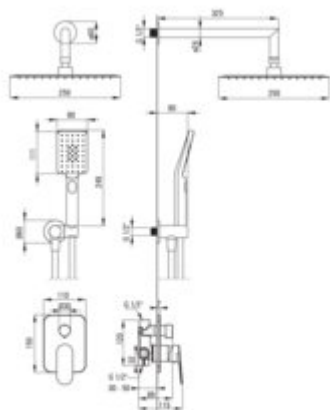

ALPINIA

Concealed shower set

Product code: NAC_N9LP

EAN: 5907650880950

Color: nero

Warranty [years]: 7

Mixer

Mixer type	single-handle, mixer
Installation method	concealed
Flow class [l/min]	S - 15.1-19.8 l/min
Acoustic group [dB]	II (20 < x <= 30)

Spout

Spout type	still
Range of shower/ bath spout [mm]	325

Shower overhead

Shape	square
Material	stainless steel
Width [mm]	250
Length [mm]	250
Anti-calc	yes
Number of functions	1
Stream type	rain

Hand shower

Number of functions	3
Anti-calc	yes
Stream type	rain, mist, mixed

Hose

Length [mm]	1500
Braid material	PVC
Anti-twist	1

Angled hose connector

Finish	nero
Connection type	for the hose with hand shower holder
Shape	round
Material	brass
Connection thread	yes
Concealed mounting	yes