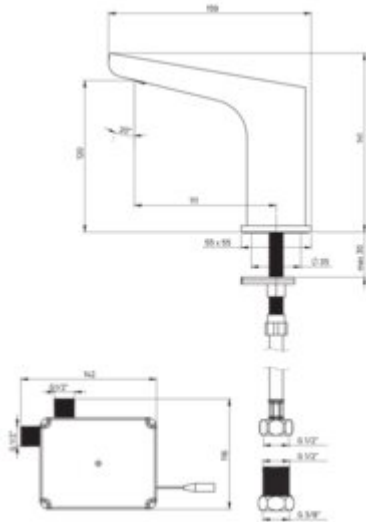

HIACYNT

Washbasin tap, contactless

Product code: BQH_N28R
EAN: 5907650875161
Color: nero
Warranty [years]: 7

Mixer

Finish	nero
Material	brass
Mixer type	sensor
Installation method	standing
Total mixer height [mm]	141
Flow class [l/min]	Z - 4-9 l/min
Acoustic group [dB]	I (x <= 20)
Check valves	yes

Spout

Mixer spout range [mm]	111
Material	brass

Aerator

Aerator type	swivel, flat
Aerator size	M24

Connecting hose

Length [mm]	450
Installation thread	1/2"
Connection thread	M10

Features:

- The mixer body is made of the highest quality brass
- Contactless tap with a motion sensor
- The mixer is equipped with a stream aerator
- The movable aerator allows you to direct the water stream
- 45 cm connection hoses included
- Z flow class (4-9 l/min) allowing for water consumption reduction
- The mixer is equipped with non-return valves so that the mixed water does not flow back in
- Innovative, durable and easy to clean Nero coating
- Only the best materials, the quality of which has been confirmed by laboratory tests
- Modern design with a hint of timelessness
- The mixer is manufactured in Poland, with the utmost care for product quality.
- Cleaning agent for fixtures in all colors available