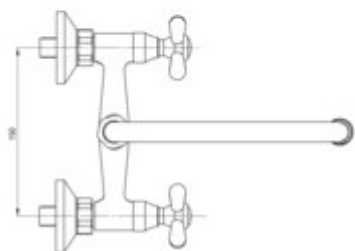

SYMETRIO

Washbasin tap, wall-mounted

Product code: BOS_050D

EAN: 5908212087763

Color: chrome

Warranty [years]: 5

Mixer

Finish	chrome
Material	brass
Mixer type	two-handle, mixer
Installation method	wall-mounted
Flow class [l/min]	S - 15.1-19.8 l/min
Acoustic group [dB]	II (20 < x <= 30)

Mixer cartridge

Ceramic cartridge size	1/2"
------------------------	------

Spout

Spout type	swivel
Mixer spout range [mm]	250
Material	stainless steel

Aerator

Aerator type	honeycomb
Aerator size	M22

Features: