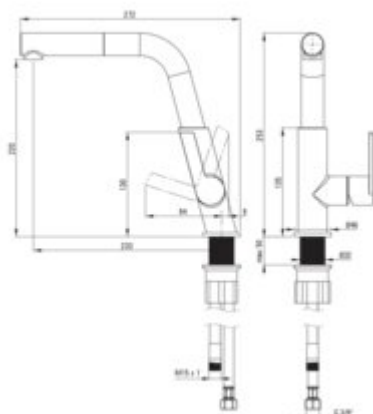

## Mixer

Finish	chrome
Material	brass
Mixer type	single-handle, mixer
Installation method	standing
Total mixer height [mm]	253
Flow class [l/min]	Z - 4-9 l/min
Acoustic group [dB]	II (20 < x <= 30)
Check valves	yes

## Mixer cartridge

Ceramic cartridge size	25 mm
------------------------	-------

## Spout

Spout type	pull-out, swivel
Mixer spout range [mm]	233

## Connecting hose

Length [mm]	450
Installation thread	3/8"
Connection thread	M8