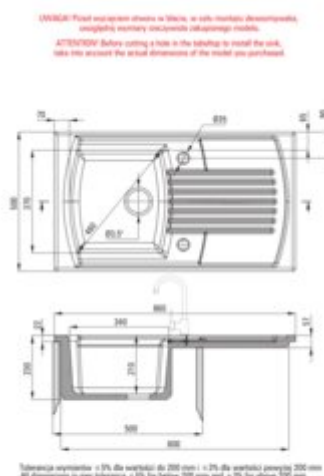

LUSITANO

Ceramic sink, 1-bowl with drainer

Product code: ZCL_611N

EAN: 5908212037829

Color: white

Warranty [years]: 2

Sink

Finish	white
Surface type	shine
Material	ceramic
Installation method	inset
Number of bowls	1
Minimum cabinet width [mm]	500
Width [mm]	500
Length [mm]	860
Height [mm]	230
Bowl depth [mm]	210
Cut-out Length [mm]	840
Cut-out Width [mm]	480
Reversible	yes
Equipped with accessories	yes
Drain diameter	3.5"
Number of holes	2

Sink waste kit

Finish	steel
Plug type	manual
Low siphon/ Space saver	no
possibility to connect a dishwasher/ washing machine	yes

Features:

- Hard and durable ceramics does not lose its properties with long use
- The sink is equipped with fittings with a connection to the dishwasher
- Reversible sink - possibility to install the bowl on the left or the right side
- Dedicated cleaning agent, safe for cleaned surfaces