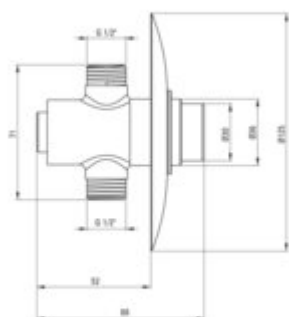

## Shower mixer, self-closing

**Product code:** BBH\_048L

**EAN:** 5908212081914

**Color:** chrome

**Warranty [years]:** 7

### Mixer

Finish	chrome
Material	brass
Mixer type	press
Installation method	concealed
Flow class [l/min]	S - 15.1-19.8 l/min
Acoustic group [dB]	II (20 < x <= 30)