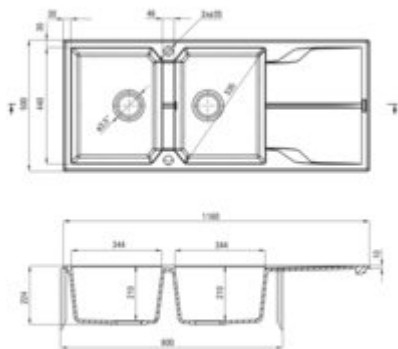

Product code: ZQN_A213

EAN: 5908212080368

Color: alabaster

Warranty [years]: 18

Sink

Finish	alabaster
Surface type	matte
Material	granite
Installation method	inset
Number of bowls	2
Minimum cabinet width [mm]	800
Width [mm]	500
Length [mm]	1160
Height [mm]	224
Bowl depth [mm]	210
2nd bowl depth [mm]	210
Cut-out Length [mm]	1140
Cut-out Width [mm]	480
Reversible	yes
Equipped with accessories	yes
Drain diameter	3.5"
Number of holes	2

Sink waste kit

Finish	steel
Plug type	automatic, manual
Low siphon/ Space saver	yes
possibility to connect a dishwasher/ washing machine	yes

Features:

- Properties of Deante granite: resistance to impact, high temperature, discoloration, therm
- Longest, 18 years warranty
- The sink is equipped with fittings with a connection to the dishwasher
- Accessories with automatic shut-off of the drain
- Hydrophobic properties repel water molecules
- Possibility to buy a sponge hook that fits perfectly with this model.
- Possibility to buy a cloth rail that fits perfectly with this model
- Reversible sink - possibility to install the bowl on the left or the right side
- Dedicated cleaning agent, safe for cleaned surfaces
- Space-saving siphon which facilitates e.g. sorting waste
- Possibility to purchase a drainer that perfectly fits this model
- The finish enriched with silver ions adds antiseptic properties