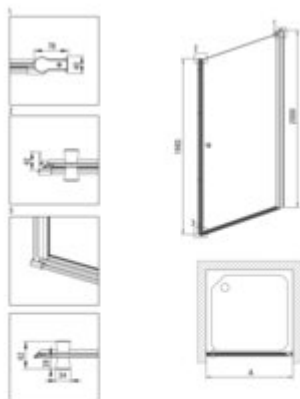

KERRIA PLUS

Shower doors

Product code: KTSW045P
EAN: 5907650860204
Color: chrome
Warranty [years]: 5

Finish	chrome
Width [mm]	500
Height [mm]	2000
Glass finish	transparent
Glass thickness [mm]	6
Active cover	yes
installation	to be completed with KTS doors , to be completed with KTS walk-in
Side dimension [mm]	500
Masking of assembly elements	yes
Profiles levelling the curvature of the walls	yes
Holders	with safety
Tempered glass TOTAL WHITE	yes
Reversible doors	yes
Silent closing	yes
Installation without shower tray	yes possible
Lifting hinges	yes

Features:

- Important! For recessed installation, be sure to buy the appropriate KTS_NOOX or KTS_000X
- Possibility to install the cabin without a shower tray, directly on the tiles
- Active Cover coating
- Dedicated to Active Cover surfaces
- Profiles leveling the curvature of the walls
- TOTALWHITE transparent glass
- Safe and durable tempered glass
- Reversible door that allows the cabin to be mounted on the right or left side
- The profile system makes it possible to reduce the curvature of the walls
- Only the best materials, the quality of which has been confirmed by laboratory tests
- Resistance to impacts, chemicals and stains in accordance with PN-EN 14428+A1:2008 norm, c
- Dedicated cleaning agent, safe for cleaned surfaces

Model	Size (mm)	A (mm)	A + 40 (mm)	A + 40 (mm)	A + 40 (mm)
KTSW045P + KTS_000	500x2000	475-000	520-000	520-000	520-000
KTSW045P + KTS_000	500x2000	575-000	620-000	620-000	620-000
KTSW045P + KTS_000	700x2000	675-000	720-000	720-000	720-000
KTSW045P + KTS_000	900x2000	775-000	820-000	820-000	820-000
KTSW045P + KTS_000	900x2000	875-000	920-000	920-000	920-000