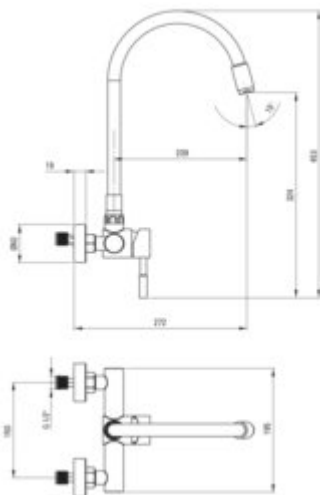

LUNO

Kitchen tap, wall-mounted

Product code: BOC_B800

EAN: 5907650864370

Color: brushed steel, nero

Warranty [years]: 5

Mixer

Finish	steel
Material	steel 304
Mixer type	single-handle, mixer
Installation method	wall-mounted
Flow class [l/min]	A ≤ 15 (9.1 - 15)
Acoustic group [dB]	I (x ≤ 20)

Mixer cartridge

Ceramic cartridge size	35 mm
------------------------	-------

Spout

Spout type	elastic
------------	---------

Aerator

Aerator type	honeycomb
Aerator size	M24

Features:

- Only the best materials, the quality of which has been confirmed by laboratory tests
- Dedicated cleaning agent, safe for cleaned surfaces
- The mixer is equipped with a stream aerator
- Innovative and easy to maintain brushed steel coating