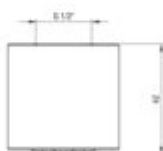

SILIA

Fixed shower head, 1-function

Product code: NQS_R30K

EAN: 5907650827085

Color: brushed gold

Warranty [years]: 2

Aerator

Aerator type	silicone, swivel
Stream type	rain
Aerator size	M24
Thread type	external

Shower overhead

Finish	brushed gold
Shape	round
Material	brass
thickness	42
Diameter [mm]	42
Number of functions	1
Anti-calc	yes
Stream type	rain
Flow class [l/min]	12<= A <15 (12 - 14.9)

Features:

- Deante Design Studio Collection
- Noble form and timeless simplicity
- Innovative and easy to maintain brushed gold coating
- Anti-calc system facilitating the removal of limescale deposits
- Silicone aerator for easy limescale removal
- Only the best materials, the quality of which has been confirmed by laboratory tests
- Dedicated cleaning agent, safe for cleaned surfaces
- Coating applied using the PVD method