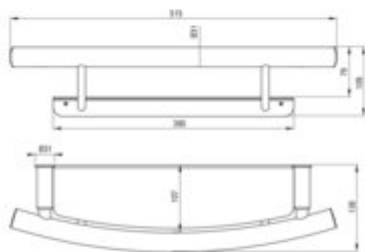

VITAL

Wall-mounted grab bar, with shelf

Product code: NIV_B41L

EAN: 5908212071687

Color: nero

Warranty [years]: 2

Finish	nero
Surface type	matte
Material	steel 304
Height [mm]	109
Width [mm]	515
Depth [mm]	138
Load [kg]	150
Multifunctional product	yes