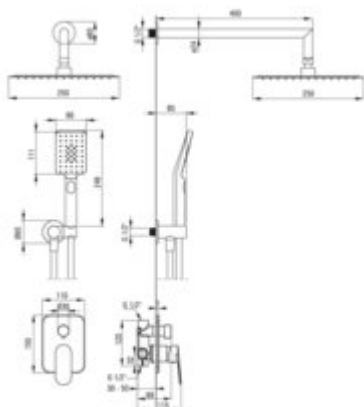

ALPINIA
Concealed shower set

Product code: NAC_09LP

EAN: 5908212060407

Color: chrome

Warranty [years]: 7

Mixer

Mixer type	single-handle, mixer
Installation method	concealed
Flow class [l/min]	S - 15.1-19.8 l/min
Acoustic group [dB]	II (20 < x <= 30)

Spout

Spout type	still
Range of shower/ bath spout [mm]	325

Shower overhead

Shape	square
Material	steel 304
Width [mm]	250
Length [mm]	250
thickness	55
Anti-calc	yes
Number of functions	1
Stream type	rain
Quick response time for turning the water on and off	yes

Hand shower

Number of functions	3
Anti-calc	yes
Stream type	rain, mist, mixed

Hose

Length [mm]	1500
Braid material	PVC
Anti-twist	1

Angled hose connector

Finish	chrome
Connection type	for the hose with hand shower holder
Shape	round
Material	brass
Connection thread	yes
Concealed mounting	yes

Features:

- Light and subtle design
- Only the best materials, the quality of which has been confirmed by laboratory tests
- Flush-mounted installation ensures the aesthetics of the bathroom
- The mixer body is made of the highest quality brass
- Anti-twist system, preventing the hose from twisting
- Durable hose ends made of brass
- Anti-calc hand shower
- Anti-calc system facilitating the removal of limescale deposits
- Cleaning agent for fixtures in all colors available