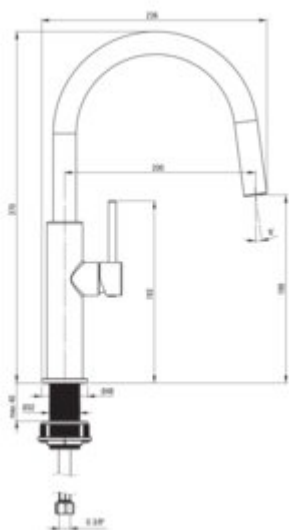

## Mixer

Finish brushed bronze

Material steel 304

Mixer type single-handle, mixer

Installation method standing

Flow class [l/min] Z - 4-9 l/min

Acoustic group [dB] II (20 < x <= 30)

## Mixer cartridge

Ceramic cartridge size 25 mm

## Spout

Spout type swivel

Mixer spout range [mm] 200

Material steel 304

## Connecting hose

Length [mm] 600

Installation thread 3/8"

Connection thread M10