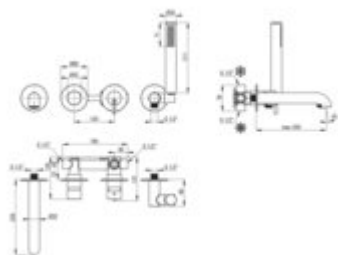

SILIA

Bath mixer, 4-hole

Product code: BQS_N18P

EAN: 5907650826996

Color: nero

Warranty [years]: 7

Mixer

Finish	nero
Material	brass
Mixer type	single-handle, mixer
Installation method	concealed
Total mixer height [mm]	226
Flow class [l/min]	A <= 15 (9.1 - 15)
Acoustic group [dB]	I (x <= 20)

Mixer cartridge

Ceramic cartridge size	35 mm
------------------------	-------

Spout

Spout type	still
Material	brass

Function switch

Switch type	click mechanical
-------------	------------------

Aerator (NQS_N81K)

Aerator type	silicone, laminar
Aerator size	M24

Aerator (XDCTOPC00)

Aerator type	flat, swivel, silicone
Aerator size	M24

Hose

Length [mm]	1500
Anti-twist	1

Hand shower

Number of functions	1
Anti-calc	yes
Additional features	cool-out