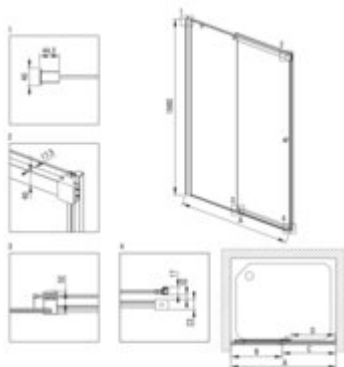

# KERRIA PLUS Shower doors

**Product code:** KTSPN18P  
**EAN:** 5907650836612  
**Color:** nero  
**Warranty [years]:** 5

Model	Size (mm)	A (mm)	B (mm)	C (mm)	D (mm)	A+H (mm)	A+H+K (mm)
KTSPN18P	1800x2000	885	1810	460	460	200	1220
KTSPN18P	1800x2000	885	1810	460	460	200	1220
KTSPN18P	1800x2000	885	1810	460	460	200	1220
KTSPN18P	1800x2000	885	1810	460	460	200	1220
KTSPN18P	1800x2000	885	1810	460	460	200	1220
KTSPN18P	1800x2000	885	1810	460	460	200	1220
KTSPN18P	1800x2000	885	1810	460	460	200	1220
KTSPN18P	1800x2000	885	1810	460	460	200	1220
KTSPN18P	1800x2000	885	1810	460	460	200	1220
KTSPN18P	1800x2000	885	1810	460	460	200	1220

## Shower door

Finish	nero
Width [mm]	1800
Height [mm]	2000
Glass finish	transparent
Glass thickness [mm]	6
Active cover installation	yes
Masking of assembly elements	to be completed with KTS walk-in
Profiles levelling the curvature of the walls	yes
Holders	yes
Tempered glass TOTAL WHITE	with safety
Reversible doors	yes
Silent closing	yes
Installation without shower tray possible	yes
Lifting hinges	no
Hinges flush with the glass	no
possibility to cut the upper guide and threshold strip	yes
<b>Showe cabin</b>	
Side dimension [mm]	1810