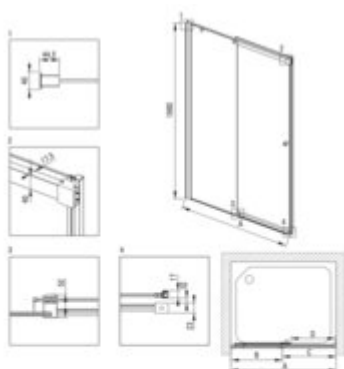

KERRIA PLUS

Shower doors

Product code: KTSP017P

EAN: 5907650836568

Color: chrome

Warranty [years]: 5

Shower door

Finish	chrome
Width [mm]	1700
Height [mm]	2000
Glass finish	transparent
Glass thickness [mm]	6
Active cover	yes
installation	to be completed with KTS walk-in
Masking of assembly elements	yes
Profiles levelling the curvature of the walls	yes
Holders	with safety
Tempered glass TOTAL WHITE	yes
Reversible doors	yes
Silent closing	yes
Installation without shower tray	yes
possible	
Water drainage system inside the cabin	no
Double top rollers with ball bearings	no
Detachable lower rollers	no
Lifting hinges	no
Hinges flush with the glass	no
possibility to cut the upper guide and threshold strip	yes
Show cabin	
Side dimension [mm]	1710

Features:

- Safe and durable tempered glass
- Hydrophobic Active-Cover coating that makes it easier for water to run off the glass
- Dedicated to Active Cover surfaces
- TOTALWHITE transparent glass
- Reversible door that allows the cabin to be mounted on the right or left side
- Covering of assembly elements
- Profiles leveling the curvature of the walls
- Hinges in the plane of the glass
- Modern handles with rubber protection
- Only the best materials, the quality of which has been confirmed by laboratory tests
- Dedicated cleaning agent, safe for cleaned surfaces
- Precise door closing through lifting hinges
- Resistance to impacts, chemicals and stains in accordance with PN-EN 14428+A1:2008 norm, c
- The shower enclosure can be installed directly on tiles or on Correo (KQR) granite shower trays as well as Kerria Plus (KTS) and Silia (KSKA) acrylic shower trays.