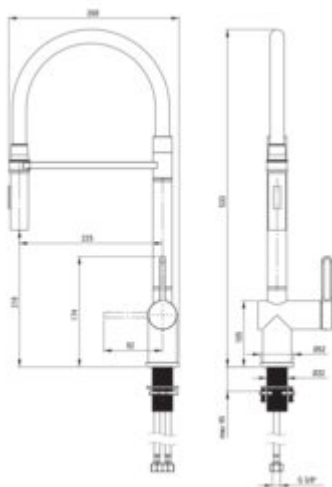

MAGNETIC Kitchen tap

Product code: BRM_N72M

EAN: 5907650864141

Color: nero

Warranty [years]: 7

Mixer

Finish	nero
Material	steel 304
Mixer type	single-handle, mixer
Installation method	standing
Flow class [l/min]	Z - 4-9 l/min
Acoustic group [dB]	I (x <= 20)

Mixer cartridge

Ceramic cartridge size	35 mm
------------------------	-------

Spout

Spout type	elastic
Material	steel 304

Aerator

Aerator type	honeycomb
--------------	-----------

Connecting hose

Length [mm]	600
Installation thread	3/8"
Connection thread	M10

Hand shower

Number of functions	2
---------------------	---

Features:

- Deante Design Studio Collection
- Innovative, durable and easy to clean Nero coating
- The mixer is equipped with a stream aerator
- Z flow class (4-9 l/min) allowing for water consumption reduction
- The mounting sleeve facilitates the installation of the mixer
- 2-function spout
- Magnetic spout holder
- 45 cm connection hoses included