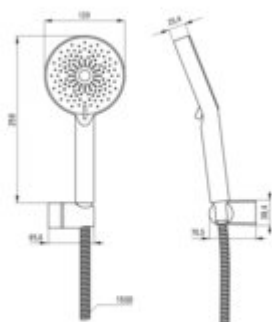

IVO Shower set, with fixed bracket

Product code: NLI_041K

EAN: 5907650873112

Color: chrome

Warranty [years]: 2

Shower set

| | |
|--------------------|-------------------------|
| Finish | chrome |
| Point holder | yes |
| Flow class [l/min] | 12 ≤ A < 15 (12 - 14.9) |

Hose

| | |
|----------------|-----------------|
| Length [mm] | 1500 |
| Braid type | double braided |
| Braid material | stainless steel |

Hand shower

| | |
|---------------------|--------------------------|
| Number of functions | 3 |
| Anti-calc | yes |
| Stream type | rain, mist, hydromassage |

Hand shower holder

| | |
|------------------------------|-----|
| Hand shower angle adjustment | yes |
|------------------------------|-----|

Features:

- Only the best materials, the quality of which has been confirmed by laboratory tests
- Anti-calc hand shower
- Adjustable shower hand angle
- Cleaning agent for fixtures in all colors available