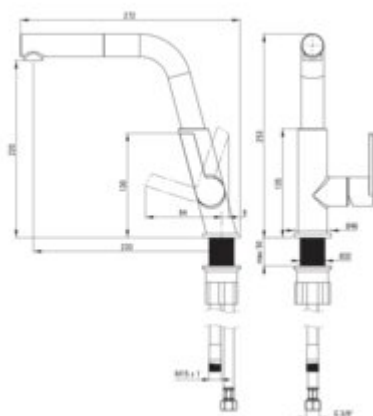

SILIA Kitchen tap

Product code: BQS_R73M

EAN: 5907650821199

Color: brushed gold

Warranty [years]: 7

Mixer

Finish	gold
Material	brass
Mixer type	single-handle, mixer
Installation method	standing
Total mixer height [mm]	253
Flow class [l/min]	Z - 4-9 l/min
Acoustic group [dB]	II (20 < x <= 30)
Check valves	yes

Mixer cartridge

Ceramic cartridge size	25 mm
------------------------	-------

Spout

Spout type	pull-out, swivel
Mixer spout range [mm]	233

Aerator

Aerator type	swivel
Aerator size	M18.5

Connecting hose

Length [mm]	450
Installation thread	3/8"
Connection thread	M8

Hose

Length [mm]	1500
Braid type	single-braided

Hand shower

Number of functions	1
---------------------	---

Features:

- The mixer body is made of the highest quality brass
- 45 cm connection hoses included
- The mixer is equipped with a stream aerator
- The movable aerator allows you to direct the water stream
- The mixer with functional pull-out spout
- Only the best materials, the quality of which has been confirmed by laboratory tests
- Z flow class (4-9 l/min) allowing for water consumption reduction
- The mixer is equipped with non-return valves so that the mixed water does not flow back in
- Cleaning agent for fixtures in all colors available
- Innovative and easy to maintain brushed gold coating
- Coating applied using the PVD method
- Deante Design Studio Collection