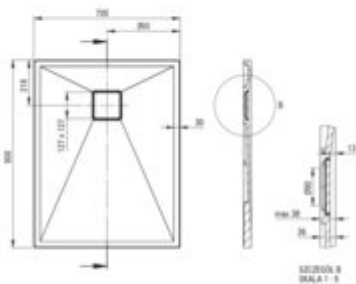

CORREO Granite shower tray, rectangular

Product code: KQR_N71B

EAN: 5907650837374

Color: nero

Warranty [years]: 10

Finish	nero
Material	granite
Shape	rectangular
Width [mm]	700
Length [mm]	900
Height [mm]	36
Installation method	directly on the spout, on the construction material support, on the floor level
Drain diameter	90
possibility to cut to size	yes
Hydrophobicity	yes

Features:

- Properties of Deante granite: resistance to impact, high temperature, discoloration, therm
- Hydrophobic properties repel water molecules
- For installation at floor level, directly on the screed or supported by construction mater
- Possibility of cutting the granite shower tray
- Warning! The NHC_029C siphon fits this shower tray
- Warning! The NHC_029D siphon fits this shower tray
- Dedicated cleaning agent, safe for cleaned surfaces
- Only the best materials, the quality of which has been confirmed by laboratory tests
- Anti-slip properties of granite shower trays
- The finish enriched with silver ions adds antiseptic properties