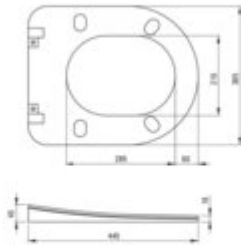

PEONIA

Toilet seat, slim

Product code: CDE_DSOZ

EAN: 5908212095133

Color: anthracite, titanium

Warranty [years]: 2

Finish	anthracite, titanium
Material	duroplast
Slow-close toilet seat	yes
Slim toilet seat	yes
Width [mm]	366
Length [mm]	446
Chrome hinges	yes
Quick seat detachment	yes
Antibacterial	yes

Features:

- Soft-closing toilet seat
- A thin and delicate slim type toilet seat
- Dedicated cleaning agent, safe for cleaned surfaces