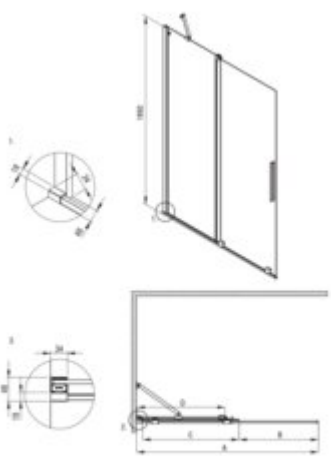

PRIZMA

Shower wall, walk-in

Product code: KTJ_D38R

EAN: 5907650889397

Color: titanium

Warranty [years]: 5

Model	Size	A (mm)	B (mm)	C (mm)	D (mm)
KTJ K38R	800x1950	780-800	310	420	370
KTJ K38R	900x1950	860-900	360	470	420
KTJ K38R	1000x1950	960-1000	410	520	470
KTJ K38R	1200x1950	1160-1200	510	620	570
KTJ K38R	1400x1950	1360-1400	610	720	670

Finish	titanium
Width [mm]	800
Height [mm]	1950
Glass finish	transparent
Glass thickness [mm]	6
Active cover	yes
Side dimension [mm]	800
Railings	short to perpendicular wall/long to parallel wall
Reversible doors	yes
Installation without shower tray possible	yes
Possibility to install a railing to a perpendicular wall	yes

Features:

- Only the best materials, the quality of which has been confirmed by laboratory tests
- Hydrophobic Active-Cover coating that makes it easier for water to run off the glass
- Dedicated to Active Cover surfaces
- Possibility to install the cabin without a shower tray, directly on the tiles
- Safe and durable tempered glass
- Resistance to impacts, chemicals and stains in accordance with PN-EN 14428+A1:2008 norm, c
- Dedicated cleaning agent, safe for cleaned surfaces
- Free combination of elements
- The set includes two rails - short and long