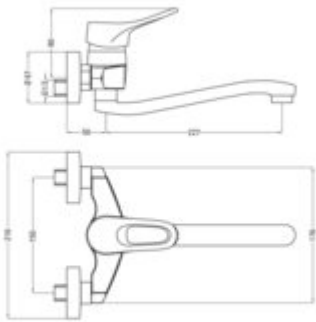

VERO
Kitchen tap, wall-mounted

Product code: BOW_080M

EAN: 5908212061077

Color: chrome

Warranty [years]: 5

Mixer

Finish	chrome
Material	brass
Mixer type	single-handle, mixer
Installation method	wall-mounted
Flow class [l/min]	A ≤ 15 (9.1 - 15)
Acoustic group [dB]	I (x ≤ 20)

Mixer cartridge

Ceramic cartridge size	40 mm
------------------------	-------

Spout

Spout type	swivel
Mixer spout range [mm]	277
Material	stainless steel

Aerator

Aerator type	honeycomb
Aerator size	M24

Features: