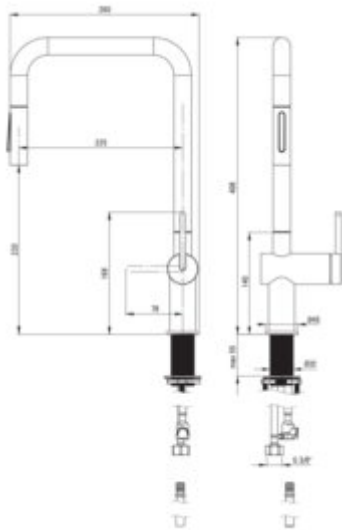

MOMI Kitchen tap

Product code: BKM_R73N
EAN: 5907650867401
Color: brushed gold
Warranty [years]: 7

Mixer

Finish	brushed gold
Material	steel 304
Mixer type	single-handle, mixer
Installation method	standing
Flow class [l/min]	Z - 4-9 l/min
Acoustic group [dB]	I (x ≤ 20)

Mixer cartridge

Ceramic cartridge size	35 mm
------------------------	-------

Spout

Spout type	pull-out, swivel
Material	steel 304

Aerator

Aerator type	honeycomb
--------------	-----------

Connecting hose

Length [mm]	600
Installation thread	3/8"
Connection thread	M8

Hose

Length [mm]	1800
-------------	------

Hand shower

Number of functions	2
---------------------	---

Features:

- Deante Design Studio Collection
- Only the best materials, the quality of which has been confirmed by laboratory tests
- The mixer is equipped with a stream aerator
- Z flow class (4-9 l/min) allowing for water consumption reduction
- 45 cm connection hoses included
- The mounting sleeve facilitates the installation of the mixer
- Innovative and easy to maintain brushed gold coating
- Coating applied using the PVD method