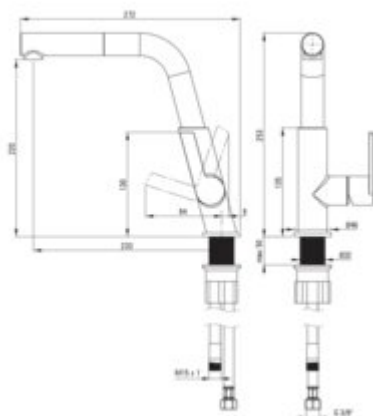

## Mixer

Finish	steel
Material	brass
Mixer type	single-handle, mixer
Installation method	standing
Total mixer height [mm]	253
Flow class [l/min]	Z - 4-9 l/min
Acoustic group [dB]	II (20 < x <= 30)

## Mixer cartridge

Ceramic cartridge size	25 mm
------------------------	-------

## Spout

Spout type	pull-out, swivel
Mixer spout range [mm]	232

## Connecting hose

Length [mm]	450
Installation thread	3/8"
Connection thread	M8