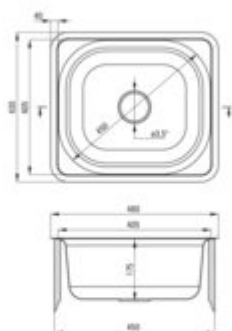

### Sink

Finish	satin
Surface type	satin, brushed
Material	steel 201
Installation method	inset
Number of bowls	1
Minimum cabinet width [mm]	450
Width [mm]	430
Length [mm]	480
Height [mm]	175
Bowl depth [mm]	175
Cut-out Length [mm]	460
Cut-out Width [mm]	410
Reversible	no
Equipped with accessories	yes
Drain diameter	3.5"