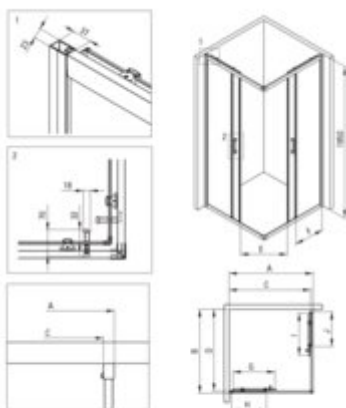

FUNKIA EVO

Shower cabin with tray, square

Product code: KYCPN088P

EAN: 5908322031977

Color: nero

Warranty [years]: 5

Showe cabin

Finish	nero
Shape	square
Width [mm]	800
Length [mm]	800
Height [mm]	1950
Glass finish	transparent
Glass thickness [mm]	5
Active cover	yes
Adjustment range up to [mm]	20
Masking of assembly elements	yes
Profiles levelling the curvature of the walls	yes
Reversible doors	yes
Installation without shower tray possible	yes
Double top rollers with ball bearings	yes
Detachable lower rollers	yes
Quick assembly with clips	yes

Shower tray

Finish	white
Material	acrylic
Shape	square
Width [mm]	800
Length [mm]	800
Height [mm]	45
Installation method	directly on the spout, on the floor level, on the construction material support
Drain diameter	90

Features:

- An innovative combination of granite and steel
- Durable acrylic material that maintains its shine and color
- Only the best materials, the quality of which has been confirmed by laboratory tests
- For installation at floor level, directly on the screed or supported by construction mater
- Note! The NHC_029C and NHC_029D siphons are compatible with the shower tray.
- Hydrophobic Active-Cover coating that makes it easier for water to run off the glass
- Dedicated to Active Cover surfaces
- Double top rollers with ball bearings
- Bottom rollers allow for the door detachment and easier product care
- Safe and durable tempered glass
- Resistance to impacts, chemicals and stains in accordance with PN-EN 14428+A1:2008 norm, c
- The profile system makes it possible to reduce the curvature of the walls
- Covering of assembly elements