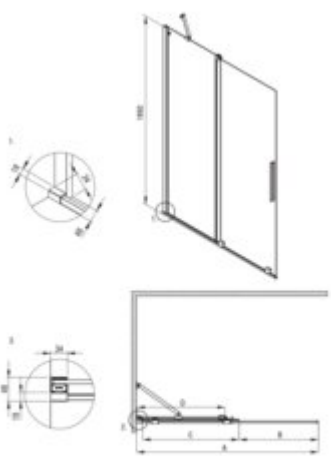

PRIZMA Shower wall, walk-in

Product code: KTJ_034R

EAN: 5907650881360

Color: chrome

Warranty [years]: 5

Model	Size	A (mm)	B (mm)	C (mm)	D (mm)
KTJ K30R	800x1950	780-800	310	420	370
KTJ K35R	900x1950	880-900	360	470	420
KTJ K30R	1000x1950	980-1000	410	520	470
KTJ K35R	1200x1950	1180-1200	510	620	570
KTJ K38R	1400x1950	1380-1400	610	720	670

Finish	chrome
Width [mm]	1400
Height [mm]	1950
Glass finish	transparent
Glass thickness [mm]	6
Active cover	yes
Side dimension [mm]	1400
Railings	short to perpendicular wall/long to parallel wall
Reversible doors	yes
Installation without shower tray	yes possible

Features:

- Safe and durable tempered glass
- Possibility to install the cabin without a shower tray, directly on the tiles
- Hydrophobic Active-Cover coating that makes it easier for water to run off the glass
- Dedicated to Active Cover surfaces
- Only the best materials, the quality of which has been confirmed by laboratory tests
- Reversible door that allows the cabin to be mounted on the right or left side
- The set includes two rails - short and long
- Resistance to impacts, chemicals and stains in accordance with PN-EN 14428+A1:2008 norm, c
- Can be combined with a second sliding wall and the Prizma walk-in shower wall
- Possibility of mounting the cabin directly on tiles or on Correo granite (KQR) and Kerria Plus acrylic (KTS) shower trays
- Free combination of elements