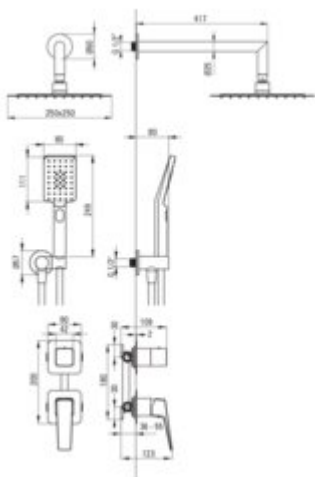

BLUR

Concealed shower set

Product code: NQL_A9YK

EAN: 5907650898993

Color: bianco

Warranty [years]: 7

Mixer

Mixer type	single-handle, mixer
Installation method	concealed
Flow class [l/min]	A <= 15 (9.1 - 15)
Acoustic group [dB]	II (20 < x <= 30)

Shower overhead

Shape	square
Material	stainless steel
Width [mm]	250
Length [mm]	250
Number of functions	1

Hand shower

Number of functions	3
Anti-calc	yes

Hose

Length [mm]	1500
Braid material	PVC
Anti-twist	1