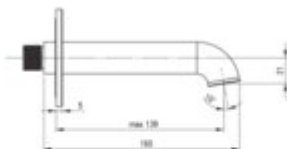

SILIA

Washbasin and bath spout

Product code: NQS_N80K

EAN: 5907650882114

Color: nero

Warranty [years]: 2

Aerator

Aerator type	silicone, laminar
Stream type	full
Aerator size	M24
Thread type	external

Spout

Finish	nero
Spout type	bath and washbasin
Material	brass
Spout type	still
Range of shower/ bath spout [mm]	147
Spout length [mm]	160
aerator	yes
Concealed mounting	yes

Features:

- Deante Design Studio Collection
- Noble form and timeless simplicity
- Innovative, durable and easy to clean Nero coating
- Flush-mounted installation ensures the aesthetics of the bathroom
- Only the best materials, the quality of which has been confirmed by laboratory tests
- Cleaning agent for fixtures in all colors available