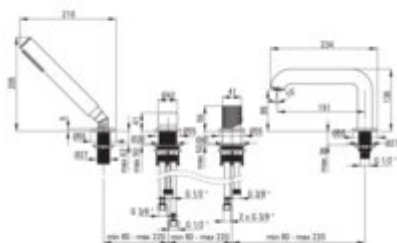

## Bath mixer, 4-hole

Product code: BHS\_R14M

EAN: 5907650886723

Color: brushed gold

Warranty [years]: 7

### Mixer

Finish	brushed gold
Material	brass
Mixer type	single-handle, mixer
Installation method	standing
Total mixer height [mm]	205
Flow class [l/min]	A <= 15 (9.1 - 15)
Acoustic group [dB]	I (x <= 20)

### Mixer cartridge

Ceramic cartridge size	35 mm
------------------------	-------

### Connecting hose

Length [mm]	450
Installation thread	3/8"
Connection thread	M12