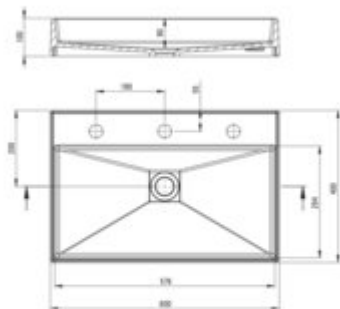

CORREO

Granite washbasin, countertop

Product code: CQR_SU6S

EAN: 5908212093047

Color: metallic grey

Warranty [years]: 10

Finish	metallic grey
Material	granite
Installation method	countertop/standing
Width [mm]	400
Length [mm]	600
Height [mm]	100
Depth [mm]	80
Pre-drilled tap holes	3
Antibacterial	yes
Hydrophobicity	yes
Without overflow	yes

Features:

- Properties of Deante granite: resistance to impact, high temperature, discoloration, therm
- Customizable elements - connect consoles and posts your way
- Dedicated cleaning agent, safe for cleaned surfaces
- Hydrophobic properties repel water molecules
- The finish enriched with silver ions adds antiseptic properties
- Only the best materials, the quality of which has been confirmed by laboratory tests