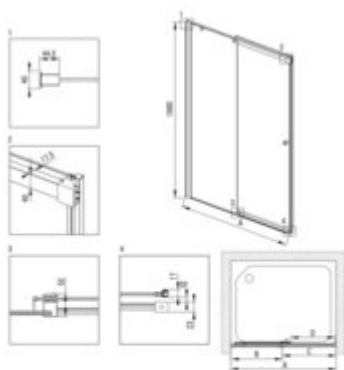

KERRIA PLUS Shower doors

Product code: KTSPN16P

EAN: 5907650820741

Color: nero

Warranty [years]: 5

Shower door

Finish	nero
Width [mm]	1600
Height [mm]	2000
Glass finish	transparent
Glass thickness [mm]	6
Active cover installation	yes
Masking of assembly elements	to be completed with KTS walk-in
Profiles levelling the curvature of the walls	yes
Holders	with safety
Tempered glass TOTAL WHITE	yes
Reversible doors	yes
Silent closing	yes
Installation without shower tray possible	yes
Lifting hinges	no
Hinges flush with the glass	no
possibility to cut the upper guide and threshold strip	yes
Showe cabin	
Side dimension [mm]	1610

Features:

- Hydrophobic Active-Cover coating that makes it easier for water to run off the glass
- Covering of assembly elements
- TOTALWHITE transparent glass
- Profiles leveling the curvature of the walls
- Safe and durable tempered glass
- Dedicated cleaning agent, safe for cleaned surfaces
- Dedicated to Active Cover surfaces
- Reversible door that allows the cabin to be mounted on the right or left side
- The profile system makes it possible to reduce the curvature of the walls
- Only the best materials, the quality of which has been confirmed by laboratory tests
- Precise door closing through lifting hinges
- Resistance to impacts, chemicals and stains in accordance with PN-EN 14428+A1:2008 norm, c
- The shower enclosure can be installed directly on tiles or on Correo (KQR) granite shower trays as well as Kerria Plus (KTS) and Silia (KSKA) acrylic shower trays.