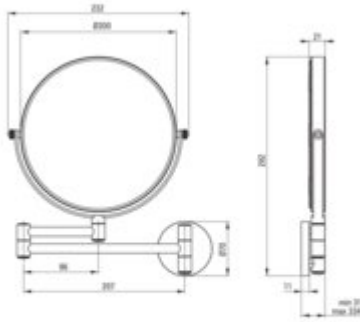

ROUND

Cosmetic mirror, on extension arm

Product code: ADR_R811

EAN: 5907650834779

Color: brushed gold

Warranty [years]: 2

Finish	brushed gold
Surface type	brushed
Material	stainless steel, glass
Height [mm]	282
Width [mm]	232
Depth [mm]	31
Mounting kit included	yes