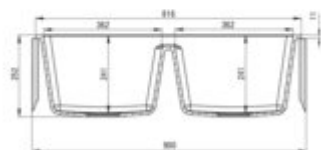

## Sink

Finish	anthracite metallic
Surface type	matte
Material	granite
Installation method	inset
Number of bowls	2
Minimum cabinet width [mm]	900
Width [mm]	470
Length [mm]	816
Height [mm]	252
Bowl depth [mm]	241
2nd bowl depth [mm]	241
Cut-out Length [mm]	796
Cut-out Width [mm]	450
Equipped with accessories	yes
Drain diameter	3.5"