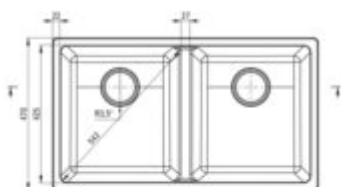

## Sink

Finish	anthracite metallic
Surface type	matte
Material	granite
Installation method	inset
Number of bowls	2
Minimum cabinet width [mm]	900
Width [mm]	470
Length [mm]	816
Height [mm]	252
Bowl depth [mm]	241
2nd bowl depth [mm]	241
Cut-out Length [mm]	796
Cut-out Width [mm]	450
Equipped with accessories	yes
Drain diameter	3.5"