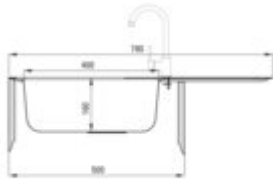

DOPPIO

Steel sink, 1-bowl with drainer

Product code: ZEN_0113

EAN: 5908212034088

Color: satin

Warranty [years]: 2

Sink

Finish	satin
Surface type	satin, brushed
Material	steel 201
Installation method	inset
Number of bowls	1
Minimum cabinet width [mm]	500
Width [mm]	430
Length [mm]	780
Height [mm]	160
Bowl depth [mm]	160
Cut-out Length [mm]	760
Cut-out Width [mm]	410
Reversible	yes
Equipped with accessories	yes
Drain diameter	3.5"

Sink waste kit

Finish	steel
Plug type	manual
Low siphon/ Space saver	yes
possibility to connect a dishwasher/ washing machine	yes

Features:

- High-strength stainless steel
- The sink is equipped with fittings with a connection to the dishwasher
- Natural antiseptic properties of steel
- Dedicated cleaning agent, safe for cleaned surfaces
- Reversible steel sink - install with the bowl on the left or right side
- Self-drilling tap hole - without voiding the warranty.