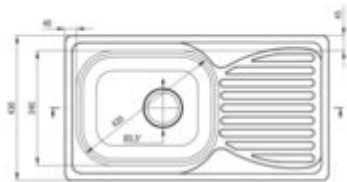

DOPPIO

Steel sink, 1-bowl with drainer

Product code: ZEN_0113

EAN: 5908212034088

Color: satin

Warranty [years]: 2

Sink

Finish	satin
Surface type	satin, brushed
Material	steel 201
Installation method	inset
Number of bowls	1
Minimum cabinet width [mm]	500
Width [mm]	430
Length [mm]	780
Height [mm]	160
Bowl depth [mm]	160
Cut-out Length [mm]	760
Cut-out Width [mm]	410
Reversible	yes
Equipped with accessories	yes
Drain diameter	3.5"

Sink waste kit

Finish	steel
Plug type	manual
Low siphon/ Space saver	yes
possibility to connect a dishwasher/ washing machine	yes

Features:

- High-strength stainless steel
- The sink is equipped with fittings with a connection to the dishwasher
- Natural antiseptic properties of steel
- Dedicated cleaning agent, safe for cleaned surfaces
- Reversible steel sink - install with the bowl on the left or right side
- Self-drilling tap hole - without voiding the warranty.